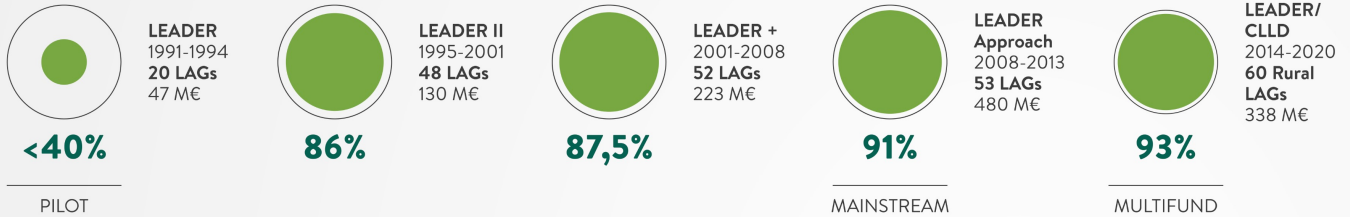

26th – 28th
September
2018

LEADER RELOADED

The ELARD conference on the heartbeat of the LEADER community

Portugal

From LEADER to CLLD in Portugal ○ National territory ● Covered territory by Rural LAGs

LEADER/CLLD 2014–2020

Local Action Groups (LAGs)

- 60 Rural LAGs
- 17 Fisheries LAGs
- 21 Urban LAGs

Community Lead Local Development (CLLD) Budget

- LEADER budget under EAFRD – 223M€ ▶ circa 5%
- CLLD ERDF budget – 83M€ ▶ 0,6%
- CLLD ESF budget – 93M€ ▶ 1,1%
- CLLD EMFF budget – 35M€ ▶ 6,9%

NORTE

- 01 ADER-SOUSA
- 02 AD RAT
- 03 AD RIL
- 04 AD RIMAG
- 05 AD RIMINHO
- 06 AD RITEM
- 07 ATAHCA
- 08 BEIRA DOURO
- 09 CORANE
- 10 DESTEQE
- 11 DOLMEN
- 12 DOURO HISTÓRICO
- 13 DOURO SUPERIOR
- 14 LITORAL RURAL
- 15 PROBASTO
- 16 SOL DO AVE

CENTRO

- 17 AVEIRO NORTE
- 18 AVEIRO SUL
- 19 AD ELO
- 20 ADAE RURAL 2020
- 21 ADD LAP
- 22 ADERES ESTRELA-SUL
- 23 ADIBER / BEIRA SERRA 14-20
- 24 ADICES
- 25 ADIRIN
- 26 BIS 2020
- 27 DRUSE
- 28 COIMBRA MAIS FUTURO
- 29 DUECEIRA
- 30 DLBC ALTO OESTE
- 31 DLBC BAIXO OESTE
- 32 PINHAISDO ZÉREO
- 33 PINHAL MAIOR
- 34 PRÓ-RAIA
- 35 CASTELOS DO CÔA
- 36 COVA DA BEIRA 2020
- 37 TAGUS
- 38 TERRAS DE SICO 2020

ALENTEJO

- 39 ADER-AL
- 40 ADL
- 41 PRÓ-RURAL
- 42 APRODER
- 43 CHARNECA RIBATEJANA
- 44 AL SUDIME
- 45 LEADERSOR
- 46 ALENTEJO CENTRAL
- 47 MARGEM ESQUERDA DO GUADIANA
- 48 TERRAS DENTRO 2020

ALGARVE

- 49 TERRAS DO BAIXO GUADIANA
- 50 INTERIOR DO ALGARVE CENTRAL
- 51 ADERE 2020

LISBOA

- 52 AZS
- 53 ADREPE RURAL

MADEIRA

- 54 ACAPORAMA
- 55 ADRAMA

AÇORES

- 56 ADELIJAÇOR
- 57 ARDE
- 58 ASDEPR
- 59 GRATER

60 Rural LAGs

Minha Terra Network

Minha Terra was founded in 2000. It speaks on behalf of all (i.e. 60) Portuguese Rural LAGs and advocates to address their needs for capacity building, training, technical assistance, networking, cooperation, communication, lobbying and policy making.

Minha Terra's network represents around 2.000 organizations from 60 local partnerships covering over 93% of the country and connecting more than 200.000 local development agents.